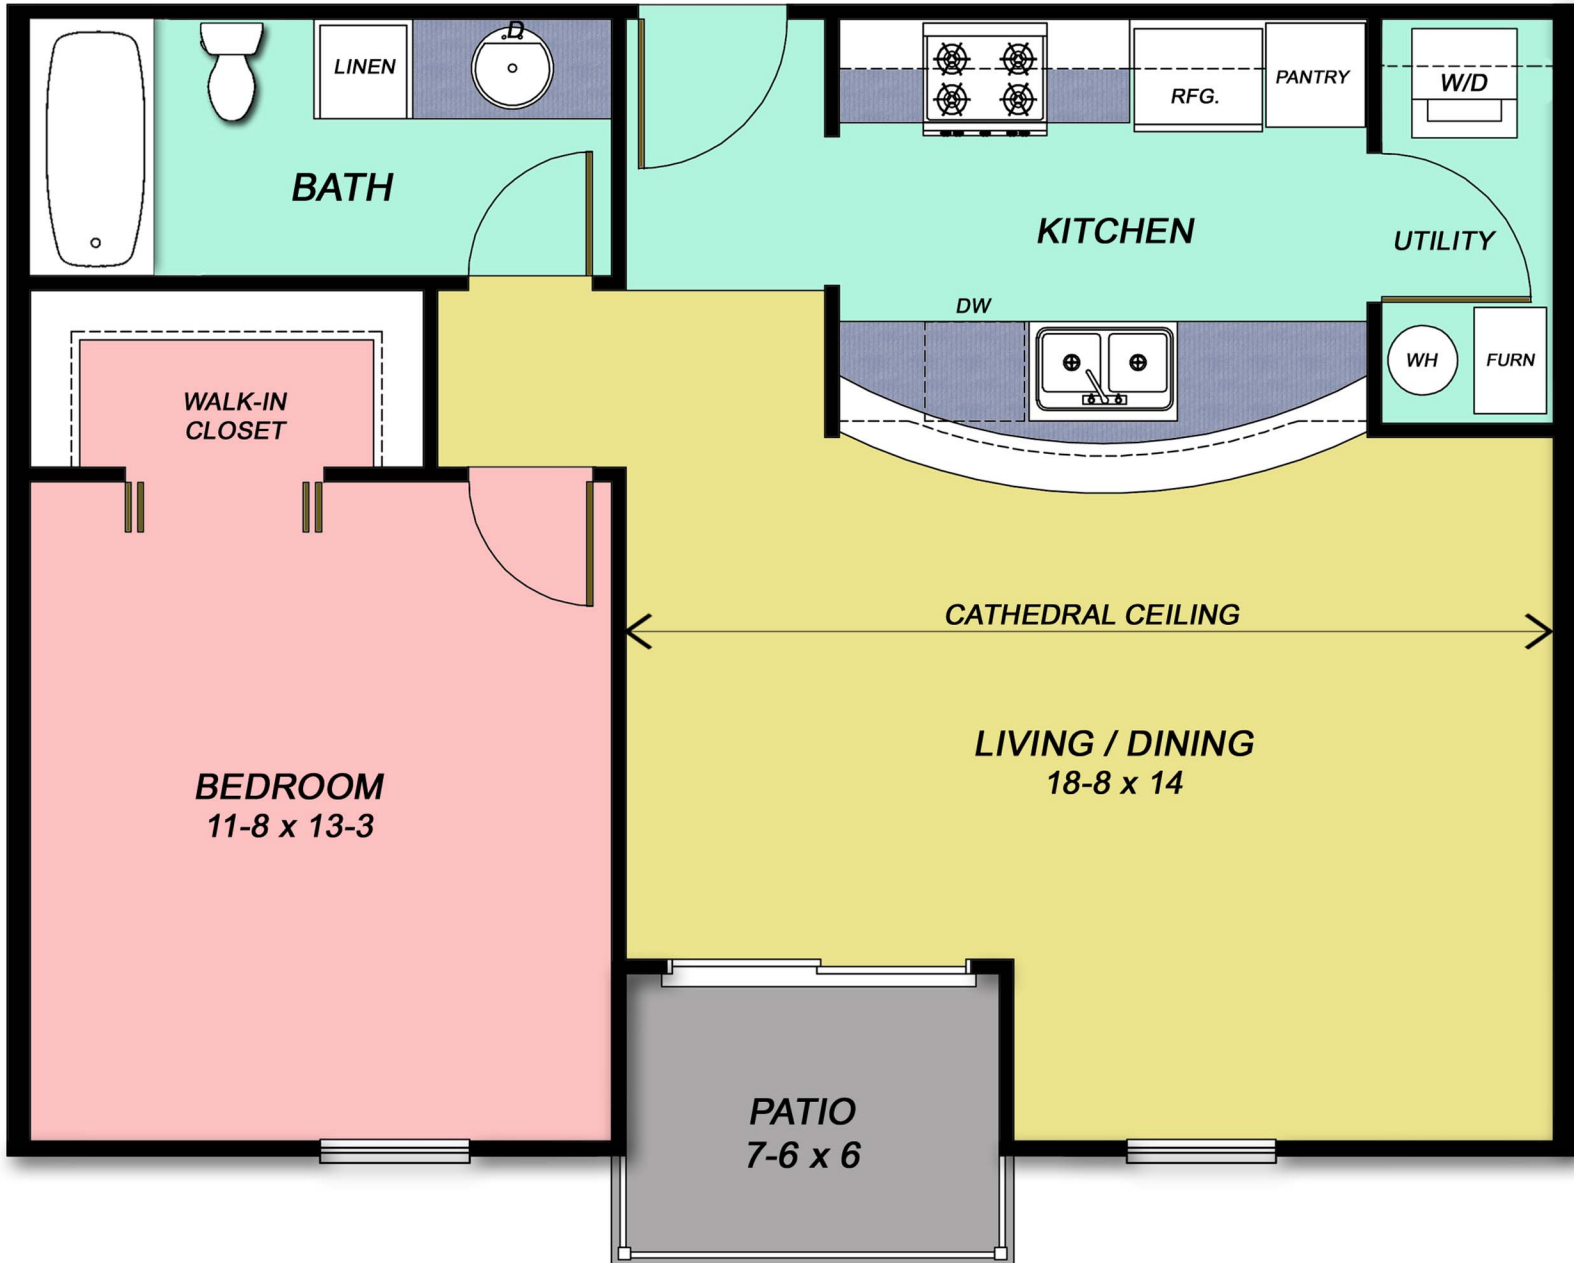

BARCELONA

ONE BEDROOM

UPPER CENTER REAR

LIVING AREA = 689 SQ. FT.

BATH

KITCHEN

UTILITY

WALK-IN
CLOSET

BEDROOM
11-8 x 13-3

CATHEDRAL CEILING

LIVING / DINING
18-8 x 14

PATIO
7-6 x 6